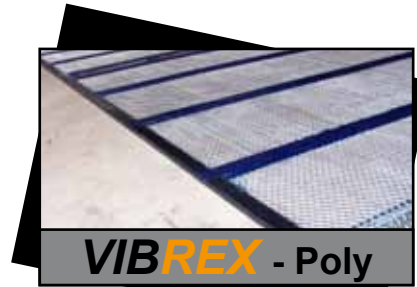

VIBREX™

SELF CLEANING SCREENS AEG

VIBREX screens compose of individual wires that vibrate independently at different frequencies preventing material accumulating between the wires and allowing the self cleaning effect. With 1/3 more open area than square mesh, production increases of up to 30% have been achieved.

VIBREX Screens Specifications

Aperture	Wire Diameters		
2.50	1.25		
2.75	1.60		
3.00	1.60		
3.15	2 x 1.60	2.00	1.60
3.50	1.60		
4.00	2.00	1.60	
4.50	2.50	2.00	1.60
4.75	2.00		
5.00	2.50	2.00	1.60
5.60	2.00		
6.00	2.50	2.00	
6.30	2.50	2.00	
7.10	3.15	2.50	2.00
7.50	2.50		
8.00	3.15	2.50	2.00
8.50	3.15	2.50	
9.00	3.15	2.50	
9.50	3.15	2.50	
10.00	3.15	2.50	
11.20	3.15	2.50	
12.00	3.15		
12.70	3.15		
13.20	3.15		
14.00	3.15		
15.00	3.15	2.50	
16.00	3.15		
18.00	3.15		
19.00	3.15		
20.00	3.15		
22.40	3.15		

Aperture	Wire Diameters (Poly Screens)			
2.50	1.25	1.60		
2.75	1.60			
3.15	1.25	1.60	2.00	
3.50	1.25	1.60		
4.00	1.60	2.00	2.50	
4.50	1.60	2.00	2.50	
5.00	1.60	2.00	2.50	3.15
5.60	2.00			
6.00	2.00	2.50	3.15	
6.30	2.00	2.50	3.15	
7.10	2.00	2.50	3.15	
8.00	2.00	2.50	3.15	
9.00	2.50	3.15		
9.50	2.50	3.15	4.00	
10.00	2.50	3.15	4.00	
11.20	2.00	2.50	3.15	4.00
12.00	2.50	3.15	5.00	
12.70	3.15	4.00		
13.20	3.15	4.00		
14.00	3.15	4.00	5.00	6.30
15.00	3.15	4.00	5.00	
16.00	3.15	4.00	5.00	
17.00	3.15	4.00		
18.00	3.15	4.00		
19.00	3.15	4.00		
20.00	4.00	5.00	6.30	
22.40	4.00	5.00	6.30	
25.00	4.00	5.00	6.30	
28.00	4.00	5.00	6.30	
30.00	6.30			
31.50	5.00	6.30		

* Custom specifications are available upon request

www.advanced-engineering-group.com

Christchurch
P 0800 880 233
F 0800 880 234
sales@advanced.eng.co.nz

Brisbane
P 61 7 3713 7744
F 61 7 3713 7788
sales@advanced-eng.com.au

Melbourne
P 61 3 9363 1577
F 61 3 9363 6099
sales@advanced-eng.com.au